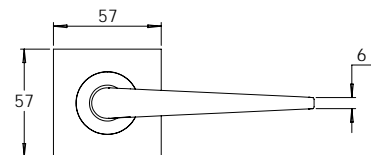

Material Marine Grade 316 Stainless Steel

**madinoz MDZ L25**

FINISH AVAILABLE IN **SSS** **PSS**

**madinoz MDZ L25-PV**

**madinoz MDZ L25Z**

FINISH AVAILABLE IN **SSS** **PSS**

**madinoz MDZ L25-PVZ**