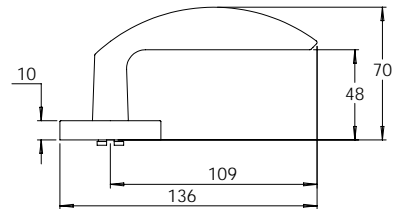

Material Marine Grade 316 Stainless Steel

**madinoz MDZ L25**

FINISH AVAILABLE IN **SSS** **PSS**

**madinoz MDZ L25-PV**

**madinoz MDZ L25Z**

FINISH AVAILABLE IN **SSS** **PSS**

**madinoz MDZ L25-PVZ**